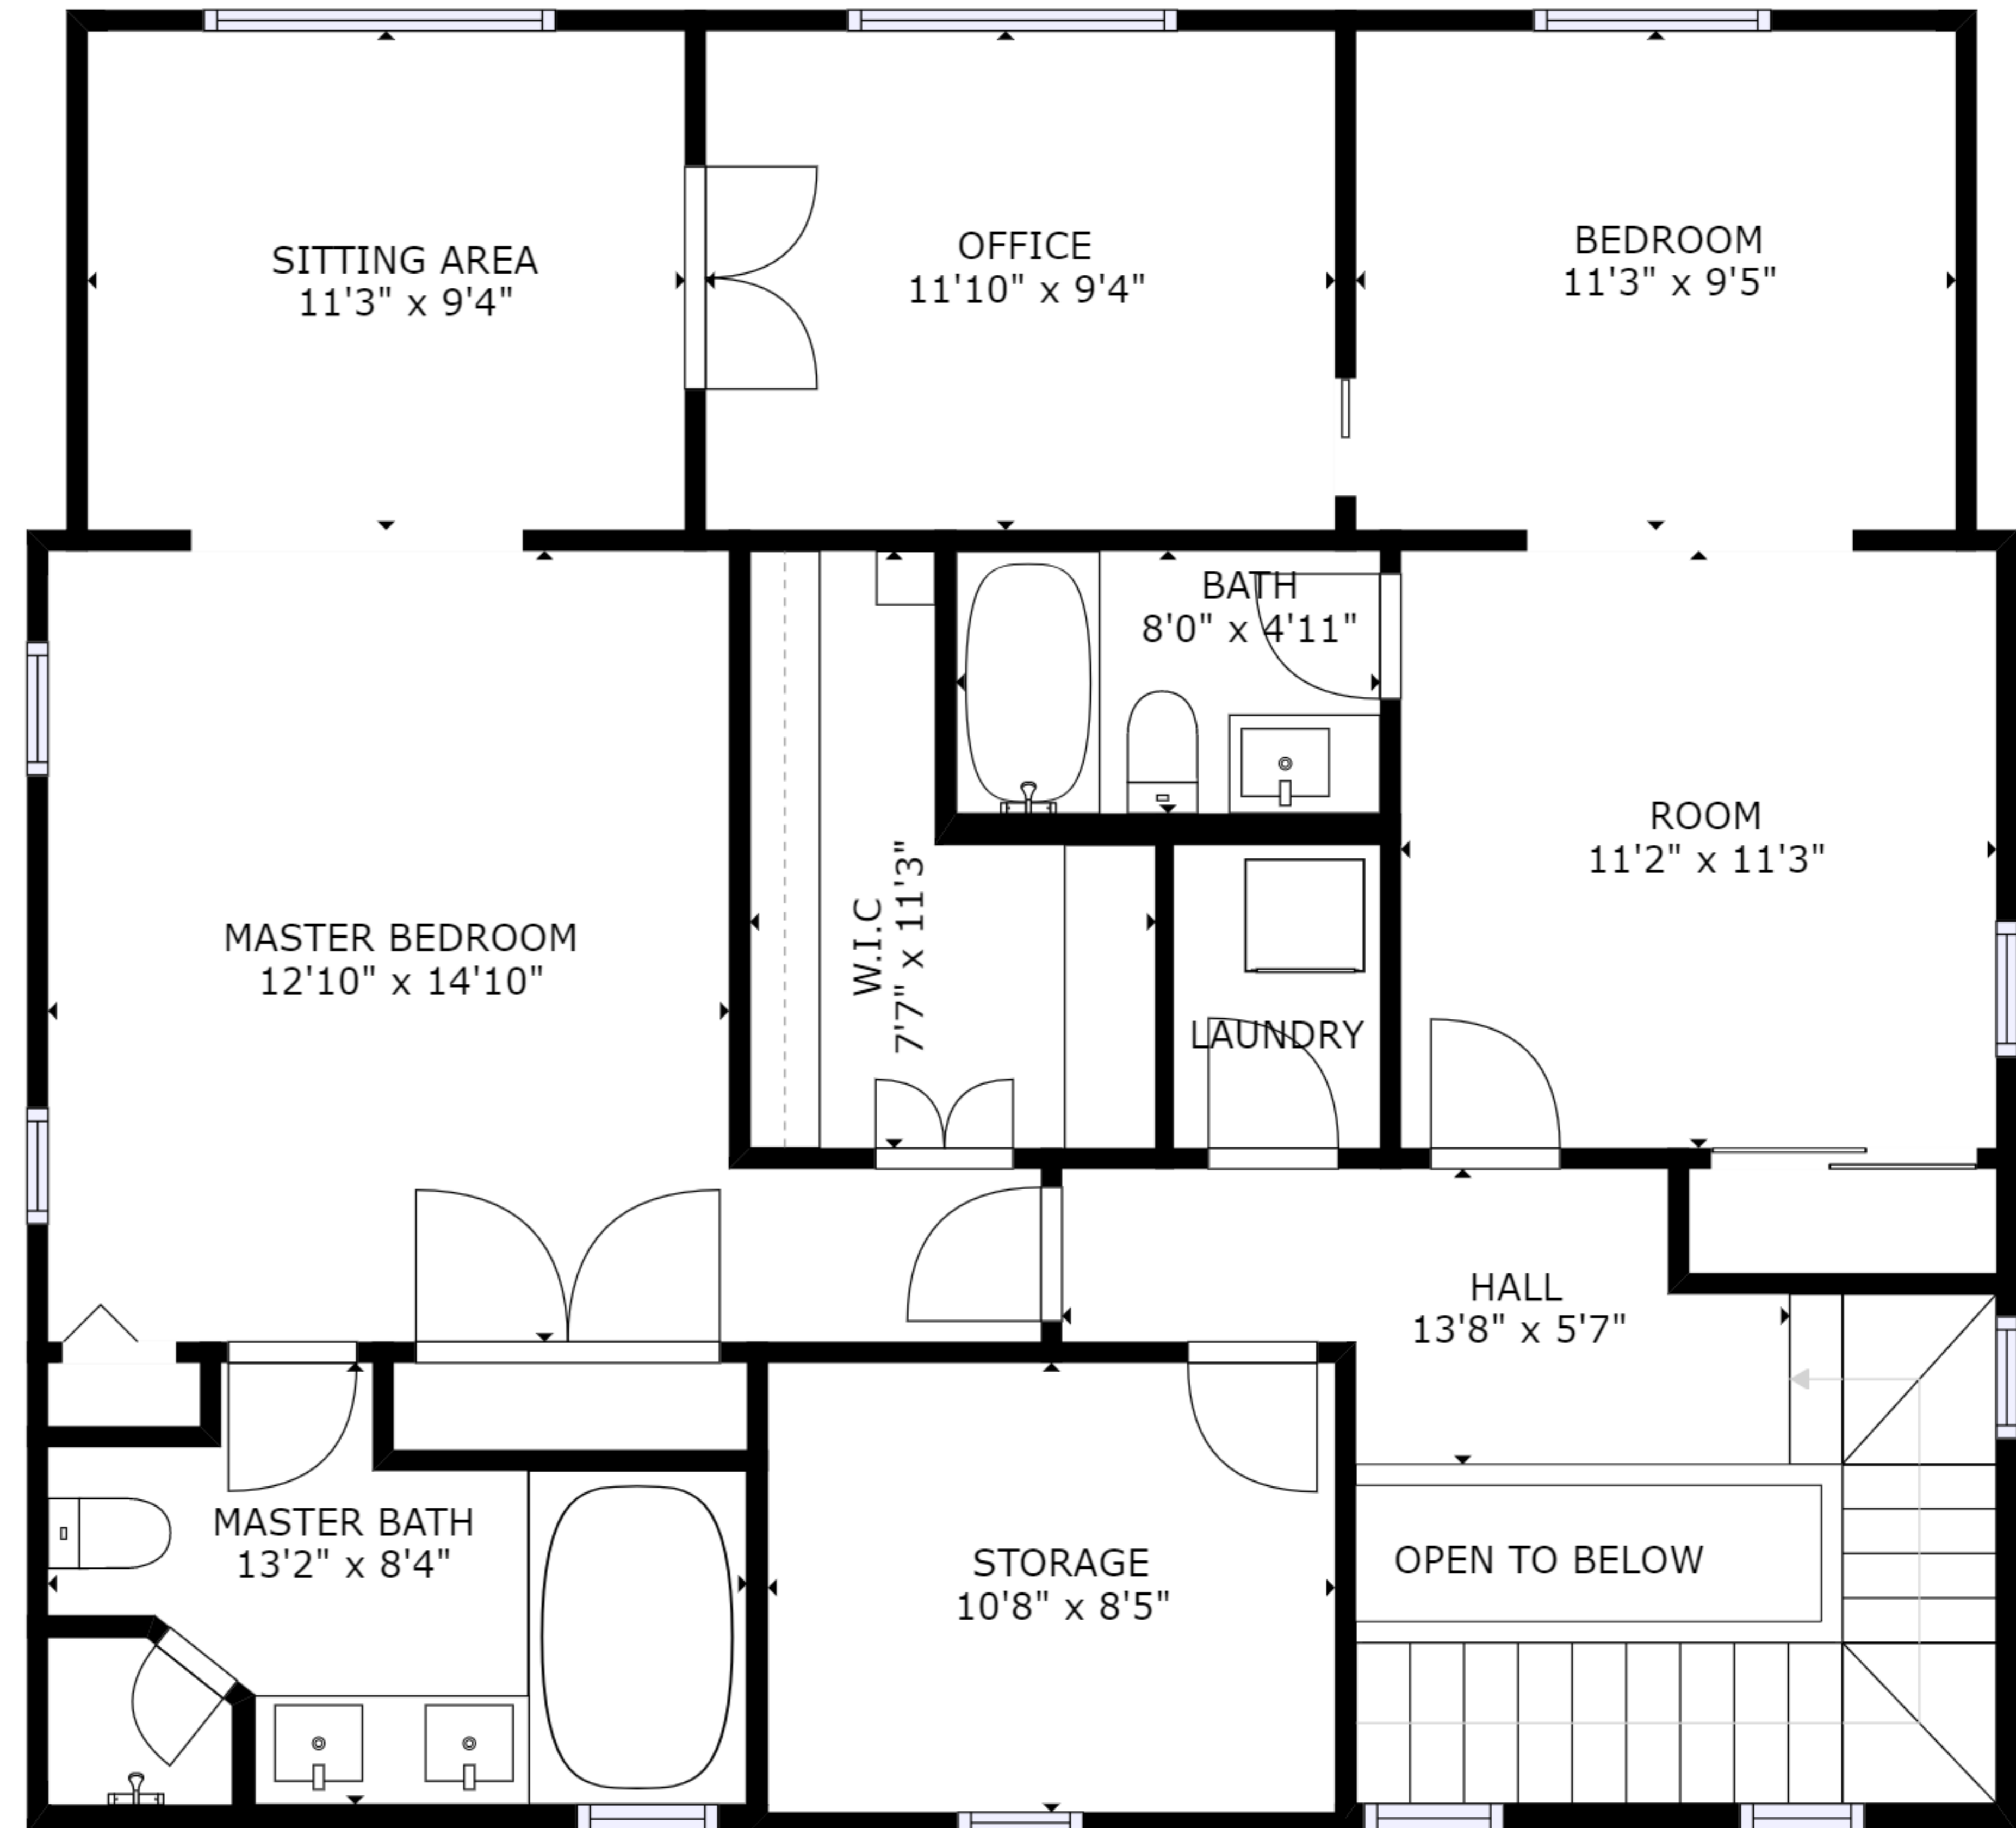

FLOOR 1

FLOOR 2

GROSS INTERNAL AREA
 FLOOR 1: 1052 sq ft, FLOOR 2: 1184 sq ft
 TOTAL: 2236 sq ft
 SIZES AND DIMENSIONS ARE APPROXIMATE, ACTUAL MAY VARY.